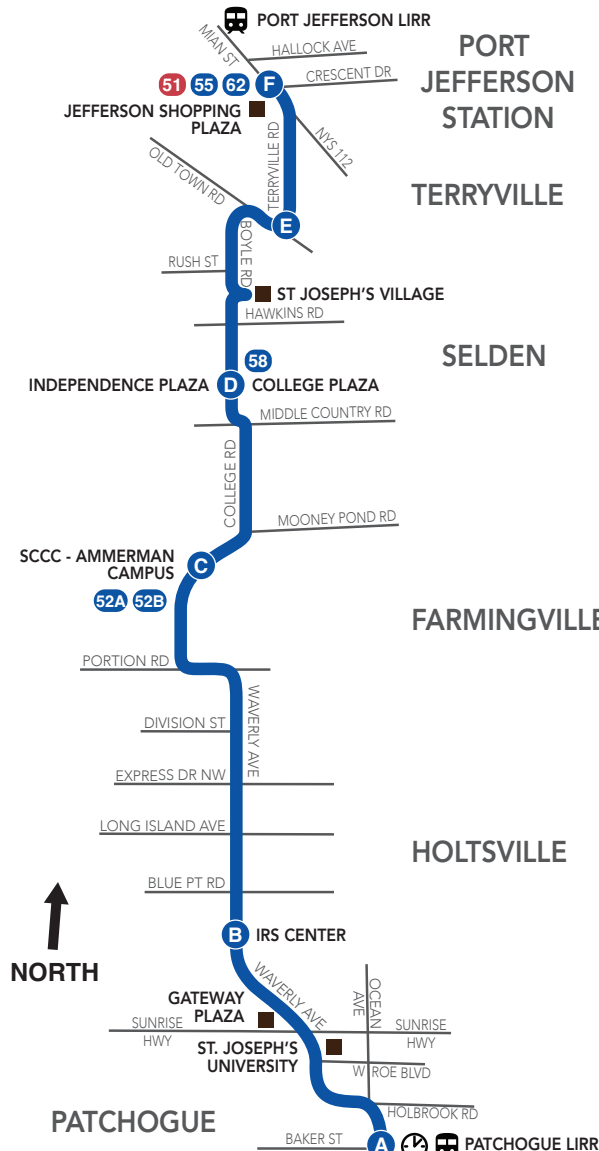

**WEEKENDS
Southbound**

Towards Patchogue
LIRR

**Horarios a partir del
3 de diciembre de 2023**

**Schedule Effective
3 December, 2023**

Port Jefferson Station NYS 112 / Crescent Dr	Terryville Terryville Rd / Old Town Rd	Selden Independence Plaza	Selden SCCC - Ammerman Campus	Holtsville IRS Center	Patchogue LIRR
G	F	D	C	B	A

**Every 60 Minutes
Every Day**

- Patchogue LIRR
- St. Joseph's University
- Gateway Plaza
- Holtsville
- Farmingville
- SCCC - Ammerman Campus
- Selden
- Terryville
- Port Jefferson Station

Weekdays Every 60 Minutes	Weekends and Holidays Every 60 Minutes
-------------------------------------	--

Check timetables in this brochure for exact schedules.

53 Patchogue LIRR to Port Jefferson Station MAP

WEEKDAYS Towards Port Jefferson Station Northbound

WEEKDAYS Towards Patchogue LIRR Southbound

WEEKENDS Towards Port Jefferson Station Northbound

- Route 53**
 - A** Timepoint
 - 🕒** Timed Transfer Location*
 - 2 55** Available Transfers
 - 🚆** LIRR Station
 - Point of Interest
- Schematic map. Not to scale. *Timed transfers may not be available to all routes.*